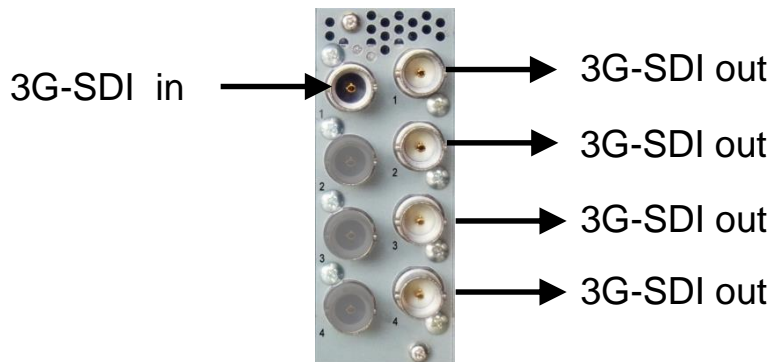

# DUX-20B / DUX-20 12G / 3G-SDI Converter

- DUX-20B / DUX-20 2 models
- 12G-SDI to 3G-SDI quad link conversion
- 3G-SDI quad link to 12G-SDI conversion
- 12G-SDI 4 distribution output
- 4K 3840 / 4096×2160 support
- 1 in 4 distribution output
- 4K SQD / 2SI, Level-A / B conversion (DUX-20B)

## ■ DUX-20B Supporting Formats

IN \ OUT	12G-SDI TYPE I	3G-quad 2SI Level-A	3G-quad 2SI Level-B	3G-quad SQD Level-A	3G-quad SQD Level-B	HD-quad	HD-SDI Single
12G-SDI TYPE I	4 distribution Output	○	○	○	○	—	—
3G-quad 2SI Level-A	○	Bypass	○	○	○	—	—
3G-quad 2SI Level-B	○	○	Bypass	○	○	—	—
3G-quad SQD Level-A	○	○	○	Bypass	○	—	—
3G-quad SQD Level-B	○	○	○	○	Bypass	—	—
HD-quad	—	—	—	—	—	Bypass	—
HD-SDI Single	—	—	—	—	—	—	4 distribution Output

## ■ DUX-20 Supporting Formats

IN \ OUT	12G-SDI TYPE I	3G-quad 2SI Level-A	3G-quad 2SI Level-B	3G-quad SQD Level-A	3G-quad SQD Level-B	HD-quad	3G-SDI Single	HD-SDI Single	SD-SDI Single
12G-SDI TYPE I	4 distribution Output	○	—	—	—	—	—	—	—
3G-quad 2SI Level-A	○	Bypass	—	—	—	—	—	—	—
3G-quad 2SI Level-B	—	—	Bypass	—	—	—	—	—	—
3G-quad SQD Level-A	—	—	—	Bypass	—	—	—	—	—
3G-quad SQD Level-B	—	—	—	—	Bypass	—	—	—	—
HD-quad	—	—	—	—	—	Bypass	—	—	—
3G-SDI Single	—	—	—	—	—	—	4 distribution Output	—	—
HD-SDI Single	—	—	—	—	—	—	—	4 distribution Output	—
SD-SDI Single	—	—	—	—	—	—	—	—	4 distribution Output

# DUX-21 12G / 3G / HD / SD-SDI Distributor

- 12G / 3G / HD / SD-SDI 1 in 4 distribution output
- 4K 3840 / 4096×2160 image size support
- Reclock output

DUX-21 rear image