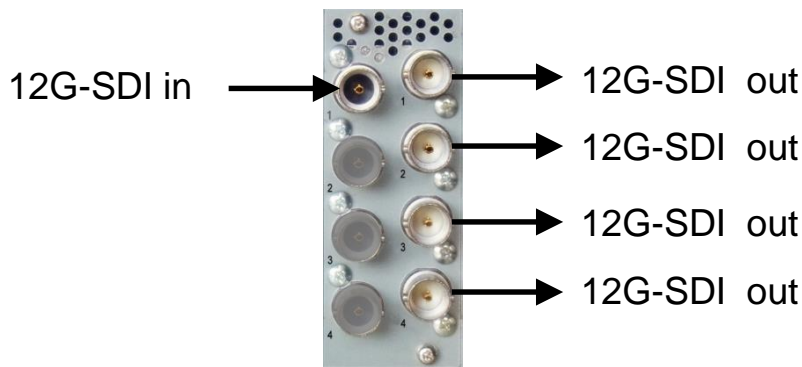

# DUX-20B / DUX-20 12G / 3G-SDI Converter

- DUX-20B / DUX-20 2 models
- 12G-SDI to 3G-SDI quad link conversion
- 3G-SDI quad link to 12G-SDI conversion
- 12G-SDI 4 distribution output
- 4K 3840 / 4096×2160 support
- 1 in 4 distribution output
- 4K SQD / 2SI, Level-A / B conversion (DUX-20B)

## ■ DUX-20B Supporting Formats

IN \ OUT	12G-SDI TYPE I	3G-quad 2SI Level-A	3G-quad 2SI Level-B	3G-quad SQD Level-A	3G-quad SQD Level-B	HD-quad	HD-SDI Single
12G-SDI TYPE I	4 distribution Output	○	○	○	○	—	—
3G-quad 2SI Level-A	○	Bypass	○	○	○	—	—
3G-quad 2SI Level-B	○	○	Bypass	○	○	—	—
3G-quad SQD Level-A	○	○	○	Bypass	○	—	—
3G-quad SQD Level-B	○	○	○	○	Bypass	—	—
HD-quad	—	—	—	—	—	Bypass	—
HD-SDI Single	—	—	—	—	—	—	4 distribution Output

## ■ DUX-20 Supporting Formats

IN \ OUT	12G-SDI TYPE I	3G-quad 2SI Level-A	3G-quad 2SI Level-B	3G-quad SQD Level-A	3G-quad SQD Level-B	HD-quad	3G-SDI Single	HD-SDI Single	SD-SDI Single
12G-SDI TYPE I	4 distribution Output	○	—	—	—	—	—	—	—
3G-quad 2SI Level-A	○	Bypass	—	—	—	—	—	—	—
3G-quad 2SI Level-B	—	—	Bypass	—	—	—	—	—	—
3G-quad SQD Level-A	—	—	—	Bypass	—	—	—	—	—
3G-quad SQD Level-B	—	—	—	—	Bypass	—	—	—	—
HD-quad	—	—	—	—	—	Bypass	—	—	—
3G-SDI Single	—	—	—	—	—	—	4 distribution Output	—	—
HD-SDI Single	—	—	—	—	—	—	—	4 distribution Output	—
SD-SDI Single	—	—	—	—	—	—	—	—	4 distribution Output

# DUX-21 12G / 3G / HD / SD-SDI Distributor

- 12G / 3G / HD / SD-SDI 1 in 4 distribution output
- 4K 3840 / 4096×2160 image size support
- Reclock output

DUX-21 rear image