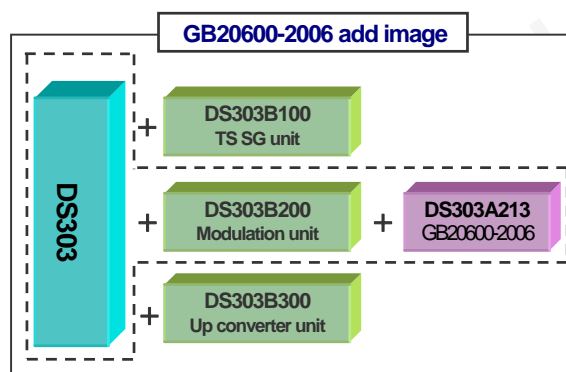

# DS303A213 Modulation Unit

--- GB20600-2006 China terrestrial digital broadcasting standards ---

## ■ Features

DS303A213 modulation unit is based on GB20600-2006 China terrestrial digital broadcasting standards by China standards committee issued in August 2006. It combines together DS303B mainframe, DS303B100 TS signal generator unit, DS303B200 modulation unit and DS303B300 up converter unit. When DS303 series is had already, it adds DS303A213 only. It brings reduction in cost plan to fruition.

DS303 Series

## ■ Specifications

◆ Standards	DMB-TH, Conforms to GB20600-2006 China terrestrial digital broadcasting
◆ Input signal	DVB-SPI, Test SG
◆ Band width	8 MHz
◆ Carrier mode	Multi, Single
◆ Guard interval	420 Symbols, 945 Symbols
◆ Constellation	QPSK, 16 QAM, 64 QAM
◆ FEC	0.4, 0.6, 0.8
◆ Interleave	240 Symbols, 720 Symbols
◆ IF output level	-15.0 dBm
◆ IF output frequency	44.000000 MHz +/-200 kHz (1 Hz step)
◆ IF invert	ON-OFF
◆ Carrier output	CW, MOD
◆ Test pattern	PRBS9, PRBS11, PRBS15, PRBS20, PRBS23, Ramp, Fixed 00Hex, Fixed 55Hex, Fixed AAHex, Fixed FFHex
◆ PRBS reverse	ON-OFF
◆ Data reverse	ON-OFF
◆ TS type	Sync + 187, Sync + PID + 184
◆ Functions	Noise signal can be added. (C/N 0.0 to 30.0 dB, 0.1 dB step) BER (Bit Error Rate) measurement is available